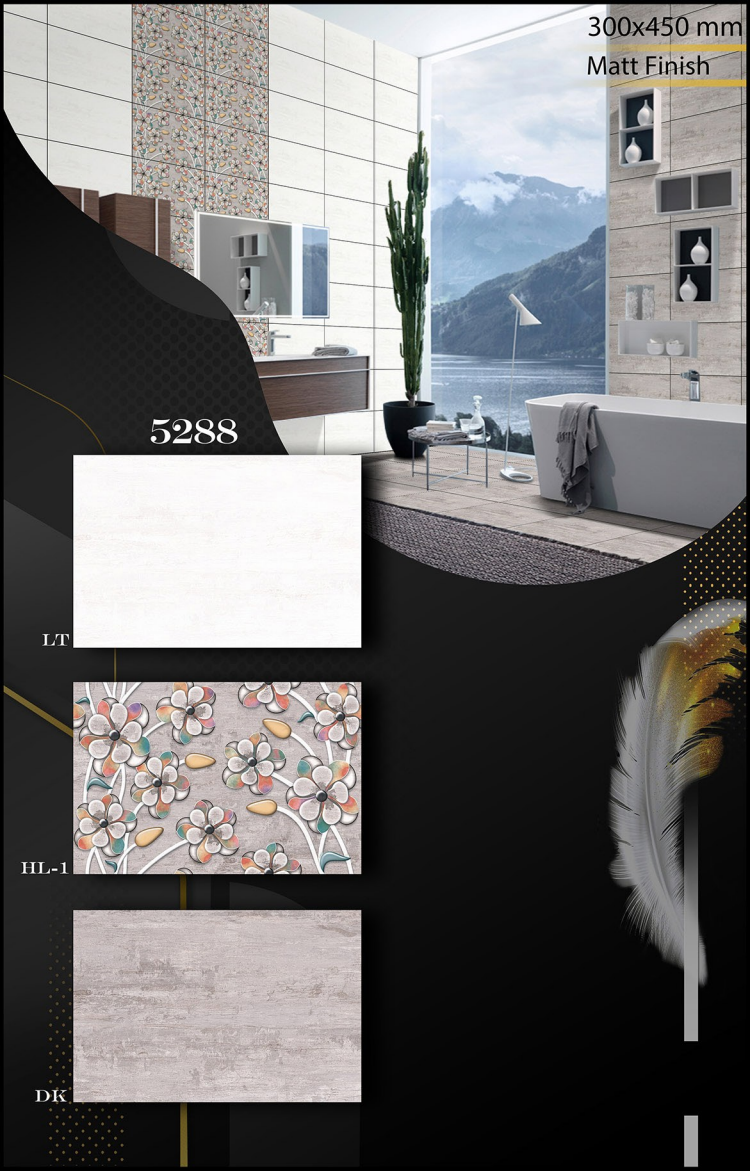

300x450 mm

Matt Finish

5288

LT

HL-1

DK