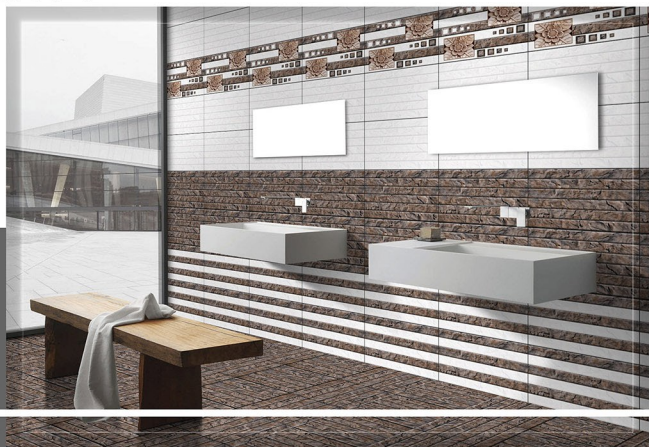

LT

HL-2

DK

300X450MM

MATT

Exclusive Digital Wall Tiles

5024

HL-1