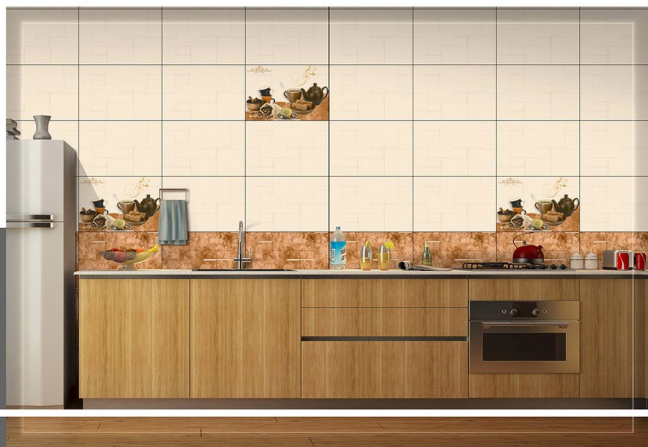

5022 - BROWN

LT

HL-1

DK

300X450MM

MATT

Exclusive Digital Wall Tiles

5022 - BROWN