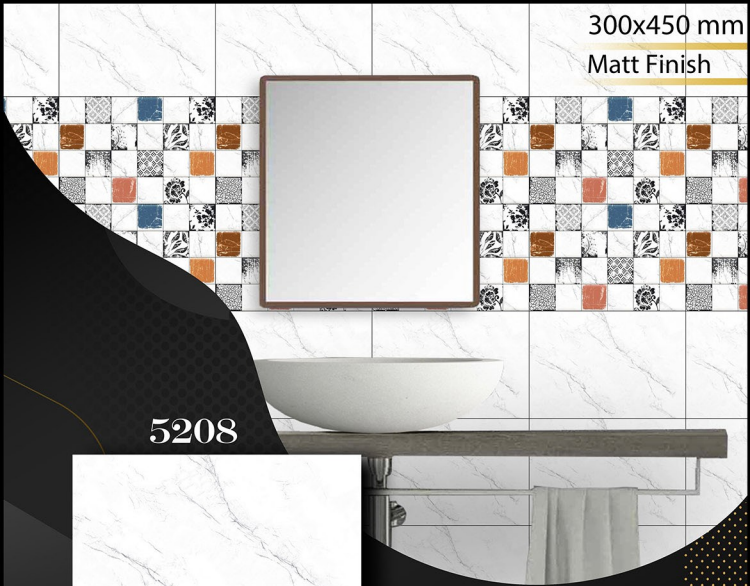

Matt Finish

5207

LT

HL-1

DK

300x450 mm

Matt Finish

5208