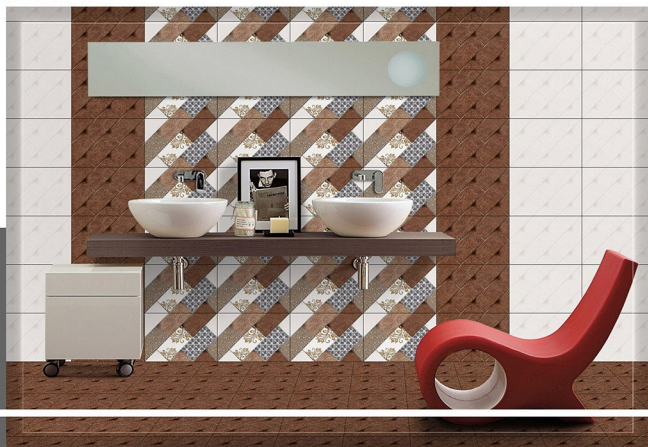

300X450MM

MATT

Exclusive Digital Wall Tiles

5177