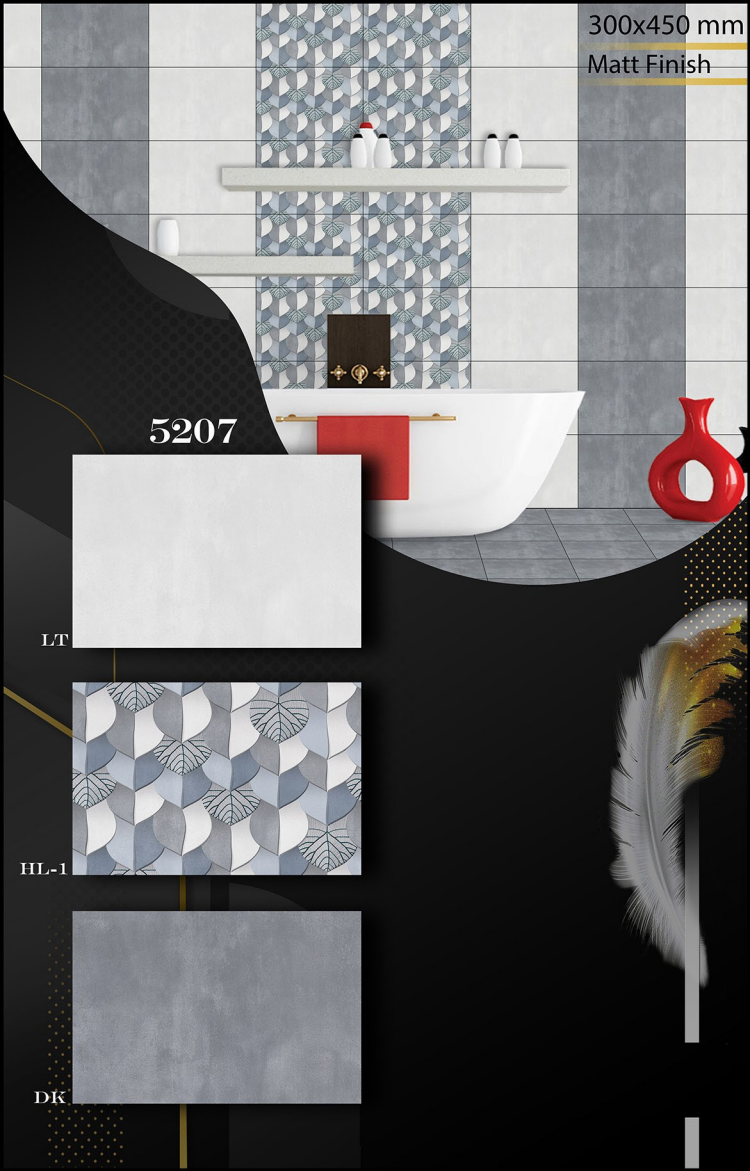

Matt Finish

5207

LT

HL-1

DK

300x450 mm

Matt Finish

5208