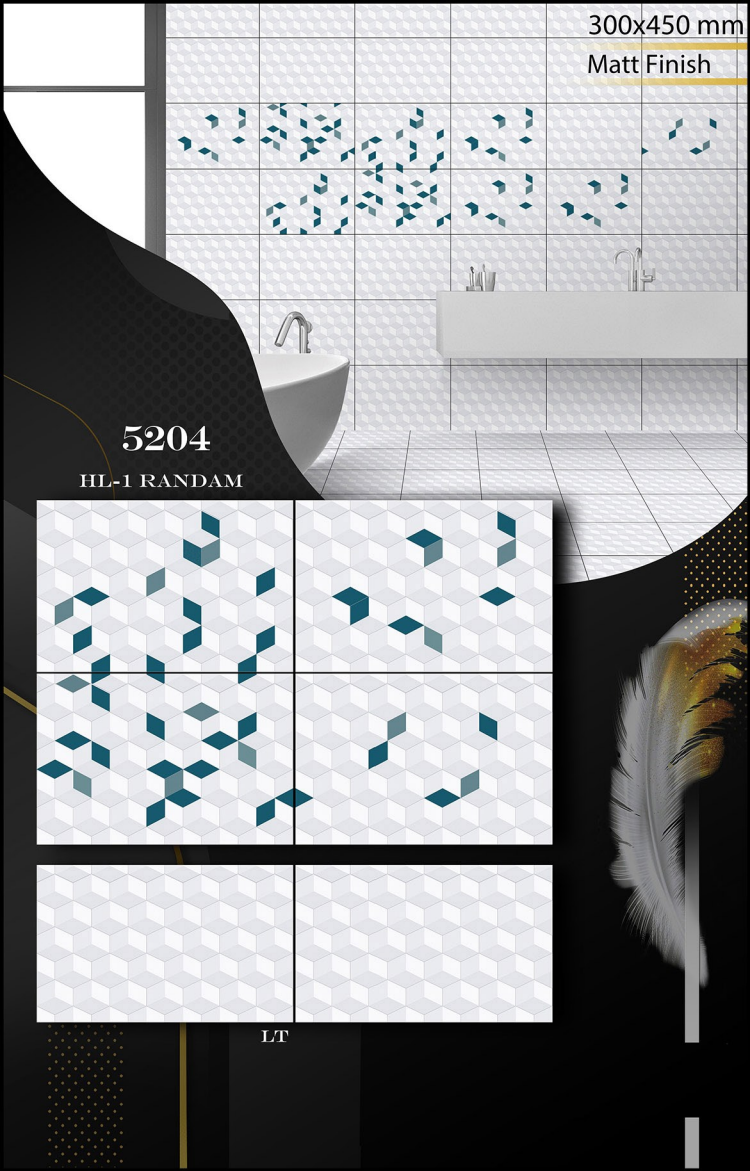

300x450 mm

Matt Finish

5204

HL-1 RANDOM

LT